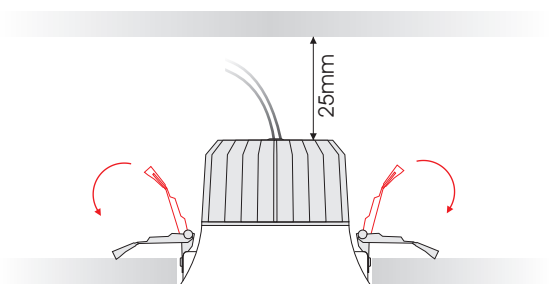

REVO M

REVO L

REVO X

1

Attention

Before any maintenance switch off the main power.

2

3

If the external flexible cable or cord of this luminaire is damaged, it shall be exclusively replaced by the manufacturer or his service agent or a similar qualified person in order to avoid a hazard.

4

5

6

The light source contained in this luminaire shall only be replaced by the manufacturer or his service agent or a similar qualified person.