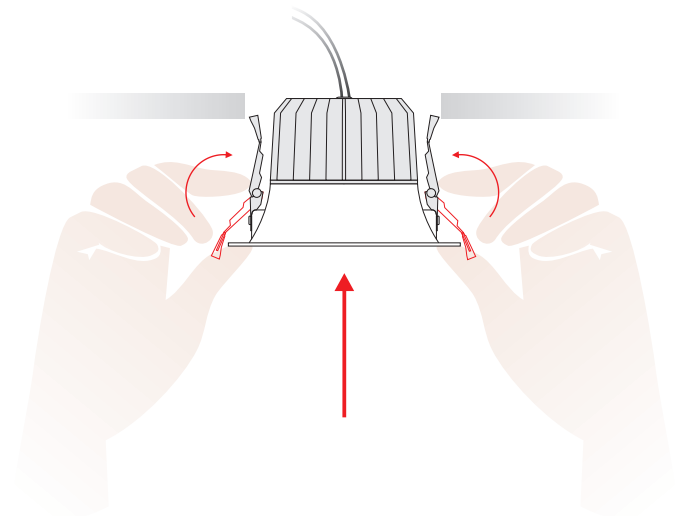

REVO M

REVO L

REVO X

1

Attention

Before any maintenance switch off the main power.

2

3

If the external flexible cable or cord of this luminaire is damaged, it shall be exclusively replaced by the manufacturer or his service agent or a similar qualified person in order to avoid a hazard.

4

5

6

The light source contained in this luminaire shall only be replaced by the manufacturer or his service agent or a similar qualified person.